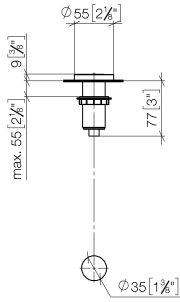

10 713 970

mm [inches]

10 713 970

Parts for other finishes can be found here: Brushed Platinum

Spare parts list

No.	Item Number	Name	Quantity used	Delivery time
1	09 28 10 141 90	sleeve	1	2
2	09 27 87 012-00	rosette	1	10
3	09 14 10 507 90	seal	1	2
4	09 21 33 045-00	insert	1	10
5	09 14 10 015 90	seal	1	2
6	09 24 01 030 90	ring	1	2
7	09 14 05 037 90	seal	1	2
8	04 30 01 186 00 90	sleeve	1	2