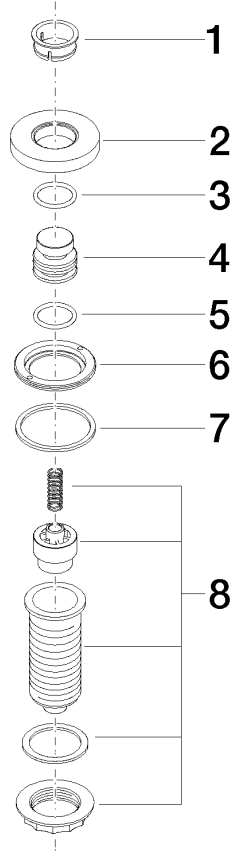

10 713 970

Fits: ELIO, MEM, TARA, ENO, SYNC, TARA ULTRA, META SQUARE

- for controlling a waste disposal unit

Compatible with waste disposal units with integrated air switch made by Insinkerator®, e.g. Evolution.

The products are not available in all markets, please contact your Dornbracht sales force.

For more information go to www.insinkerator.com

Fits ELIO, ENO, MEM, META SQUARE, SYNC, TARA and TARA ULTRA

	Chrome	10 713 970-00
	Brushed Platinum	10 713 970-06
	Platinum	10 713 970-08
	Durabrace (23kt Gold)	10 713 970-09
	Dark Chrome	10 713 970-19
	Brushed Durabrace (23kt Gold)	10 713 970-28
	Matte Black	10 713 970-33
	Brushed Champagne (22kt Gold)	10 713 970-46
	Champagne (22kt Gold)	10 713 970-47
	Brushed Chrome	10 713 970-93
	Brushed Dark Platinum	10 713 970-99

10 713 970

mm [inches]

10 713 970

Parts for other finishes can be found here: Brushed Platinum

Spare parts list

No.	Item Number	Name	Quantity used	Delivery time
1	09 28 10 141 90	sleeve	1	2
2	09 27 87 012-00	rosette	1	10
3	09 14 10 507 90	seal	1	2
4	09 21 33 045-00	insert	1	10
5	09 14 10 015 90	seal	1	2
6	09 24 01 030 90	ring	1	2
7	09 14 05 037 90	seal	1	2
8	04 30 01 186 00 90	sleeve	1	2